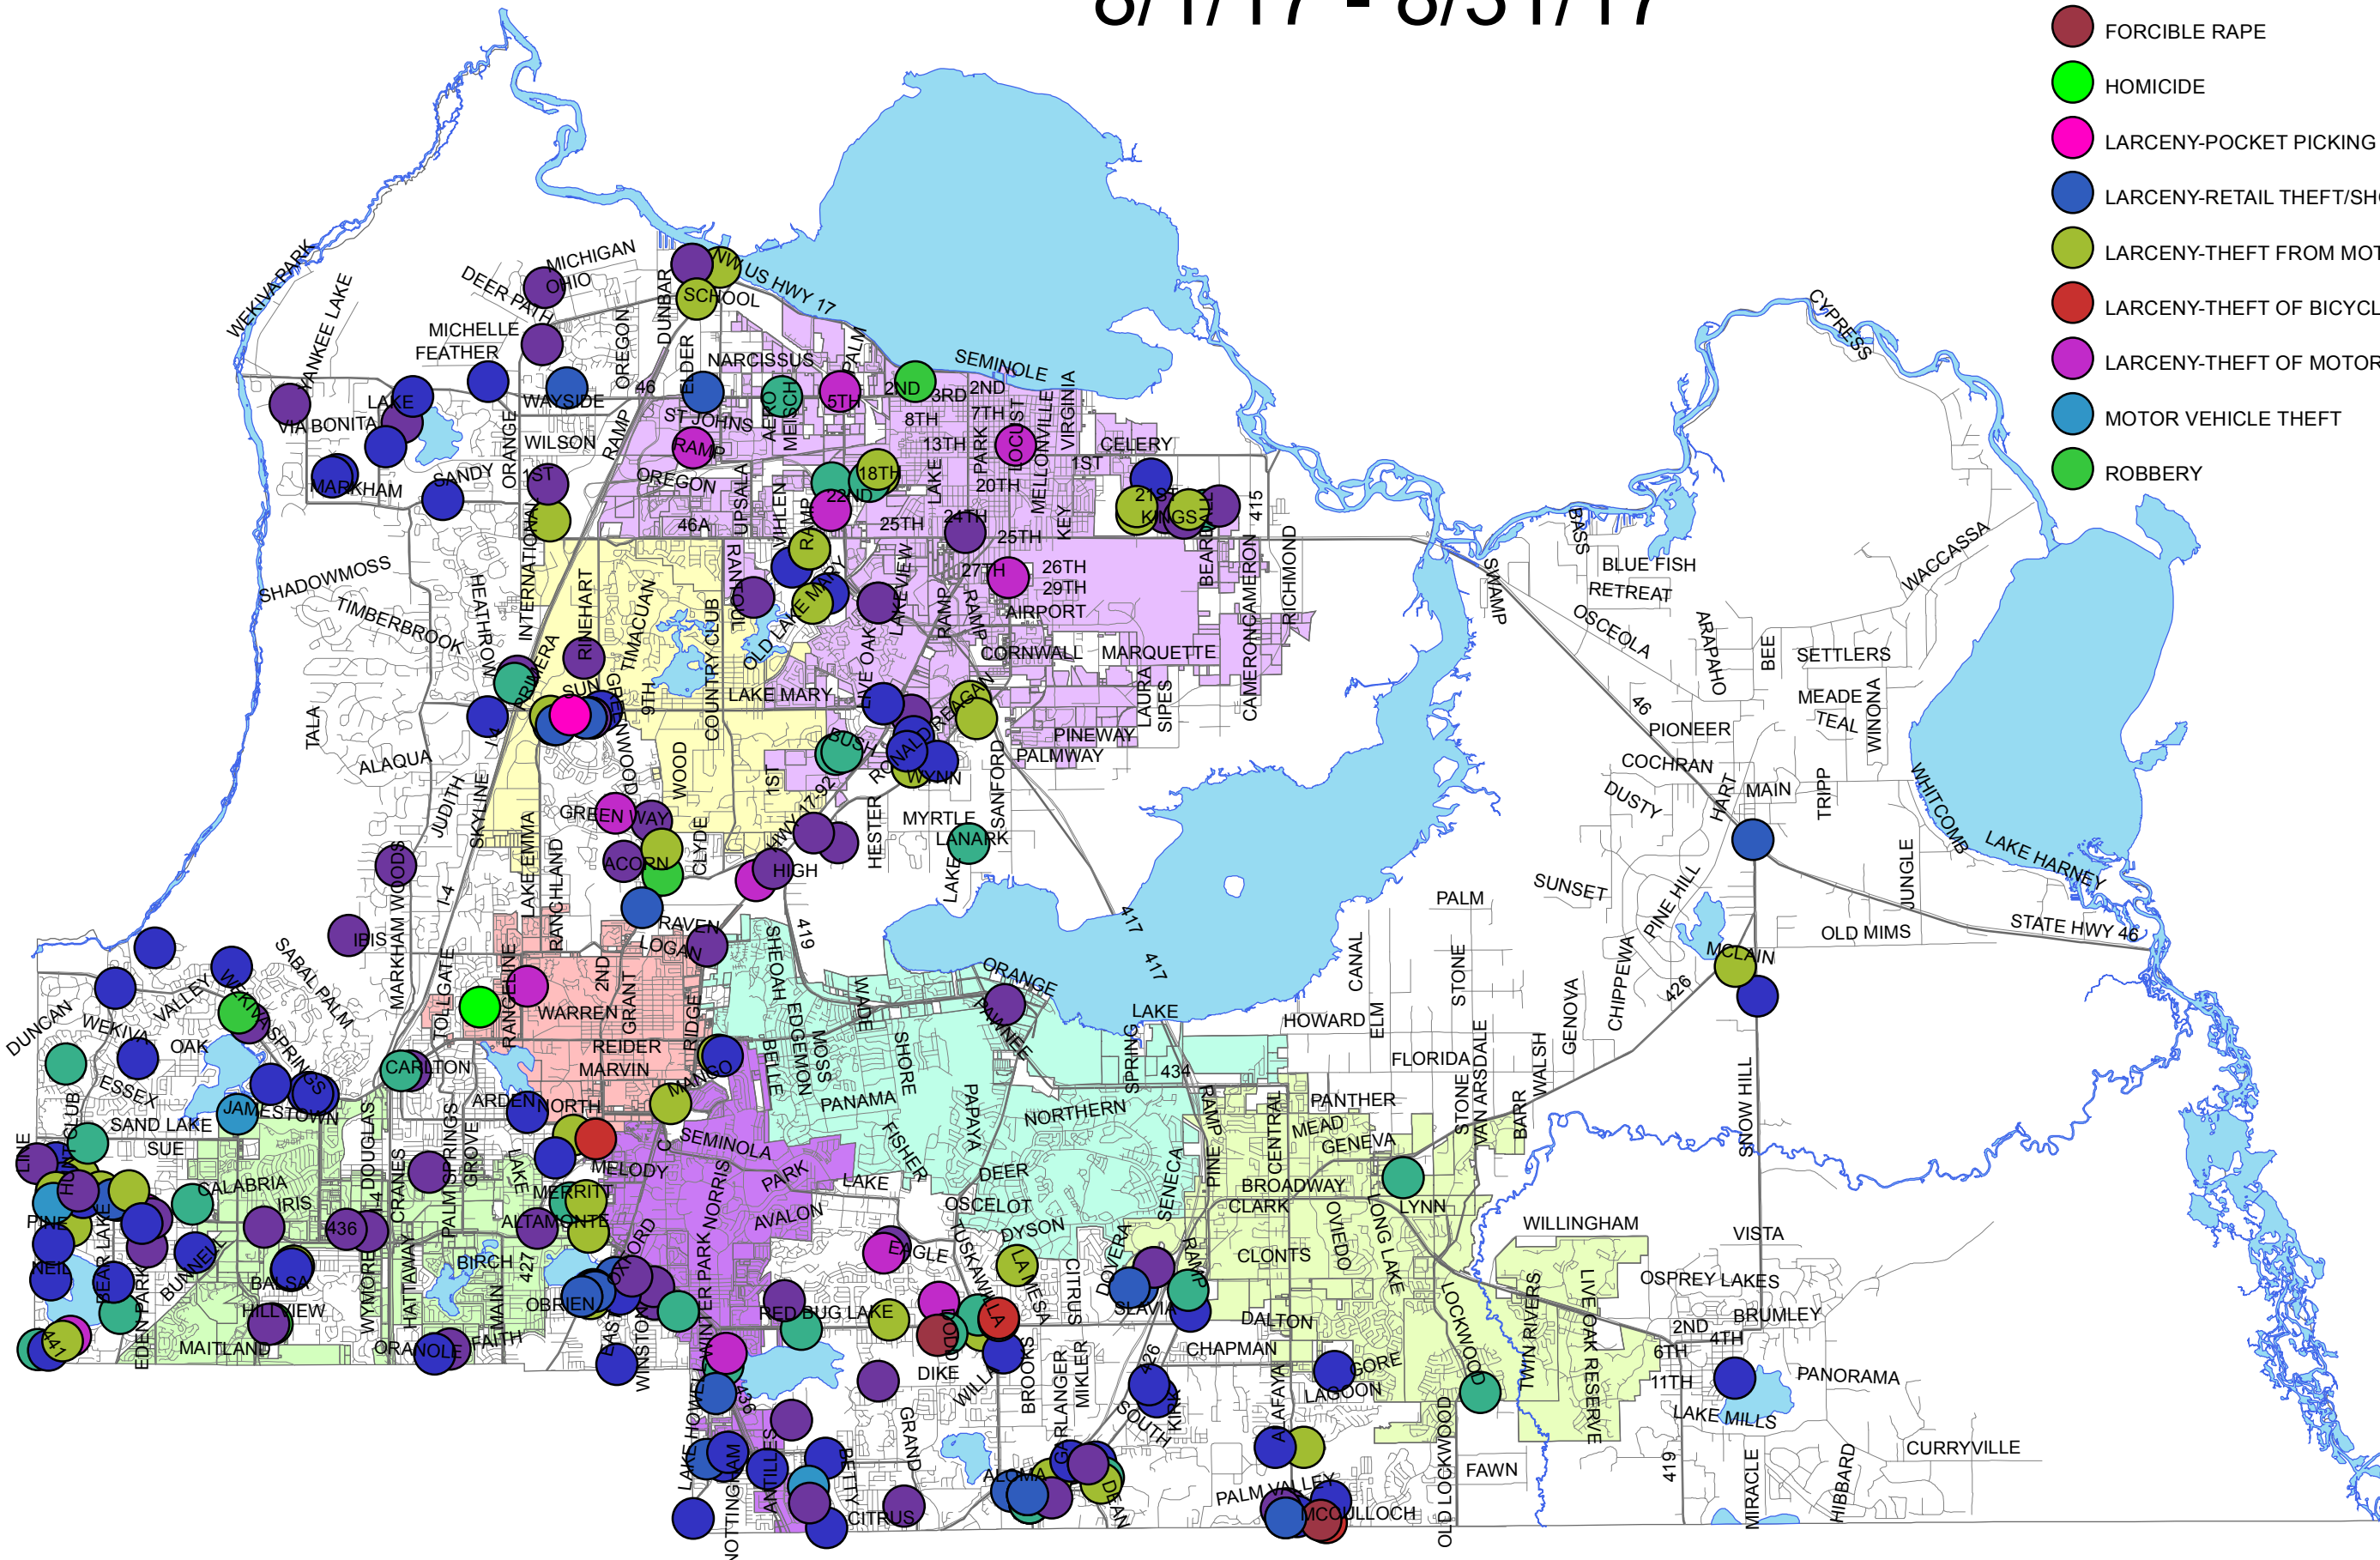

PART I CRIMES

8/1/17 - 8/31/17

- AGGRAVATED ASSAULT
- ALL OTHER LARCENY
- BURGLARY
- FORCIBLE RAPE
- HOMICIDE
- LARCENY-POCKET PICKING
- LARCENY-RETAIL THEFT/SHOPLIFTING
- LARCENY-THEFT FROM MOTOR VEHICLE/NO PARTS
- LARCENY-THEFT OF BICYCLES
- LARCENY-THEFT OF MOTOR VEHICLE PARTS/ACCESSORIES
- MOTOR VEHICLE THEFT
- ROBBERY

Please note that this map does not include incidents in which addresses could not be verified or geocoded.